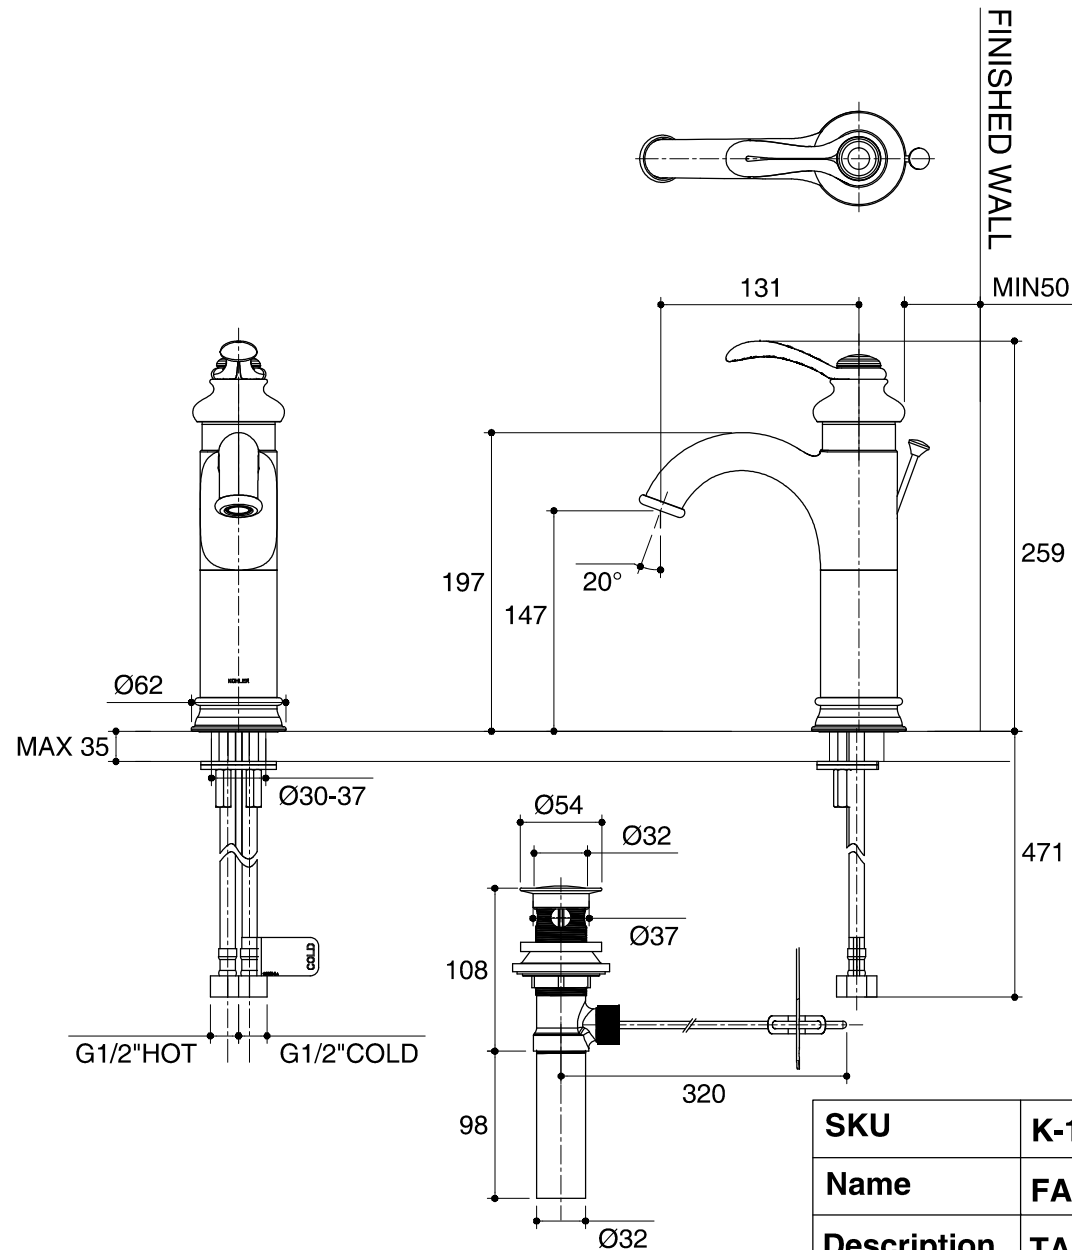

Dimensions are approximate.

Unit: mm

SKU	K-12184T-B
Name	FAIRFAX
Description	TALL SINGLE-HOLE LAVATORY FAUCET

*The recommended dimension for installation can be adjusted according to user preferences and layout.